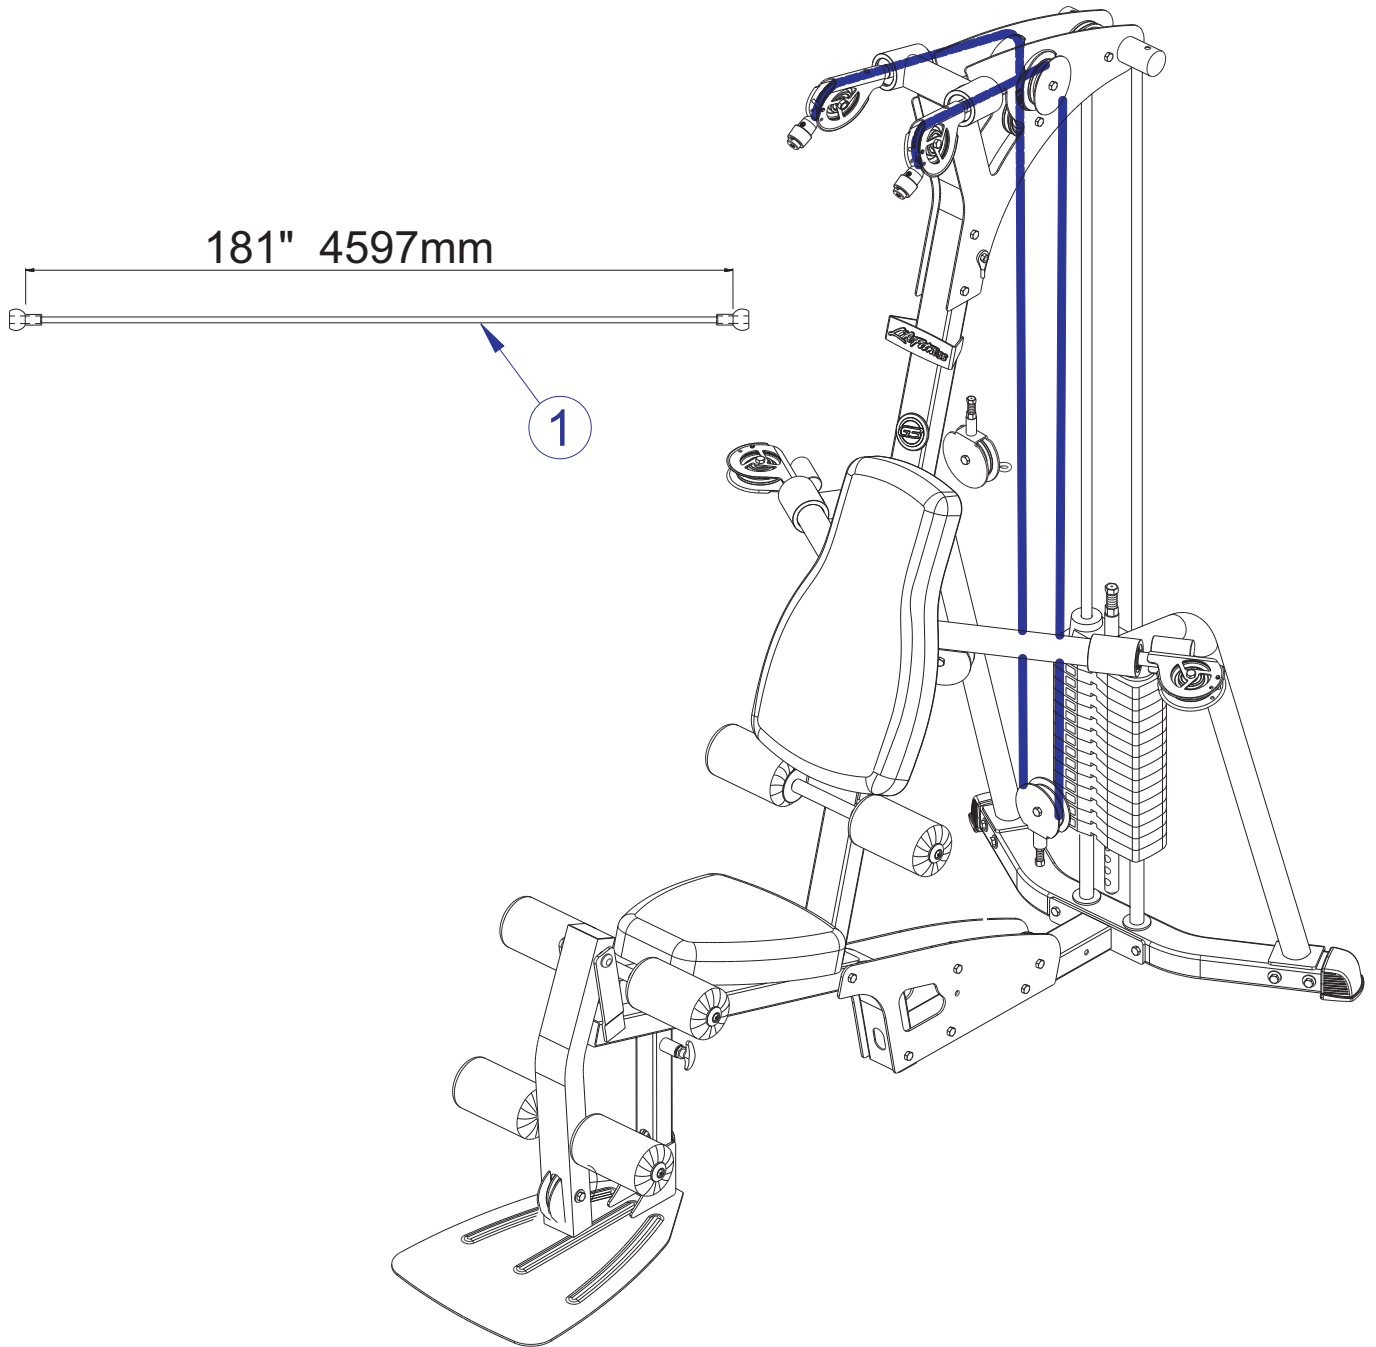

G3-001 G3 HOME GYM BOOM CABLE

ITEM NO.	QTY.	PART NO.	DESCRIPTION
1	1	6988101	BOOM CABLE,SE,NB2-NB2,SE,T1,178-5/8